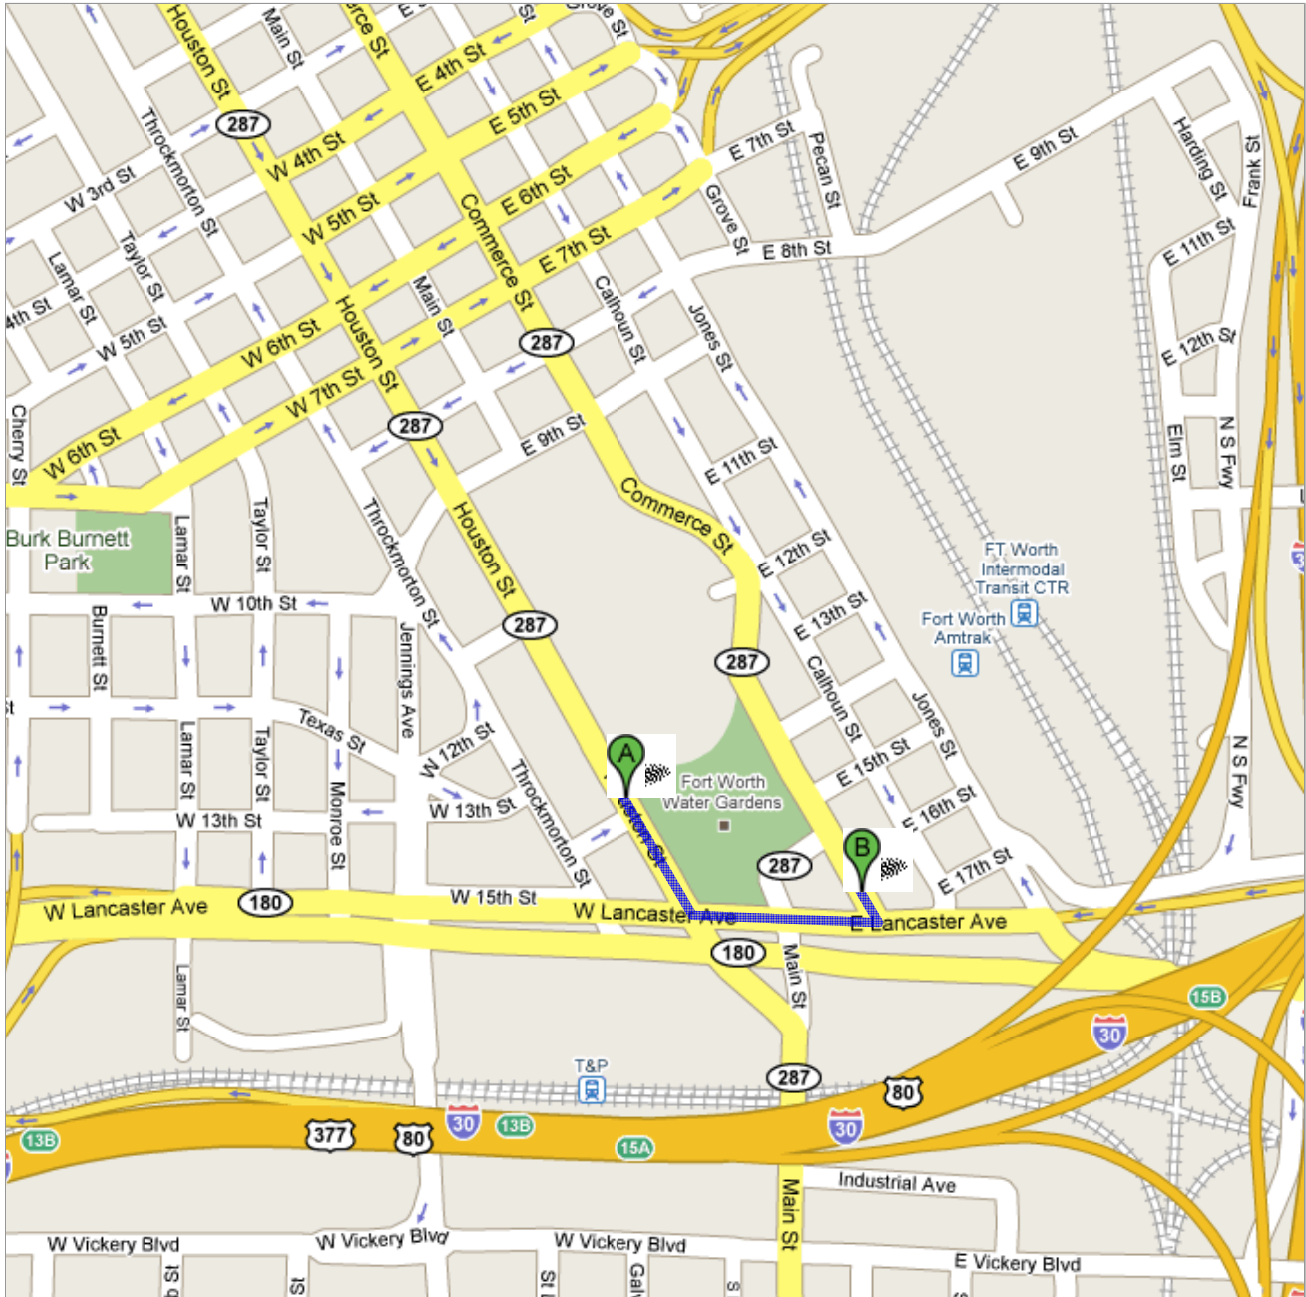

Directions to 1701 Commerce St, Fort Worth, TX 76102
0.2 mi – about 4 mins

 1300 Houston St, Fort Worth, TX 76102

-
- | | | |
|---|---|---------------------------|
|  | 1. Head southeast on 287/Houston St toward W 14th St
About 2 mins | go 492 ft
total 492 ft |
|  | 2. Turn left at W Lancaster Ave/TX-180
About 2 mins | go 0.1 mi
total 0.2 mi |
|  | 3. Turn left at Commerce St
Destination will be on the right | go 128 ft
total 0.2 mi |

 1701 Commerce St, Fort Worth, TX 76102

These directions are for planning purposes only. You may find that construction projects, traffic, weather, or other events may cause conditions to differ from the map results, and you should plan your route accordingly. You must obey all signs or notices regarding your route.

Map data ©2009 , Tele Atlas