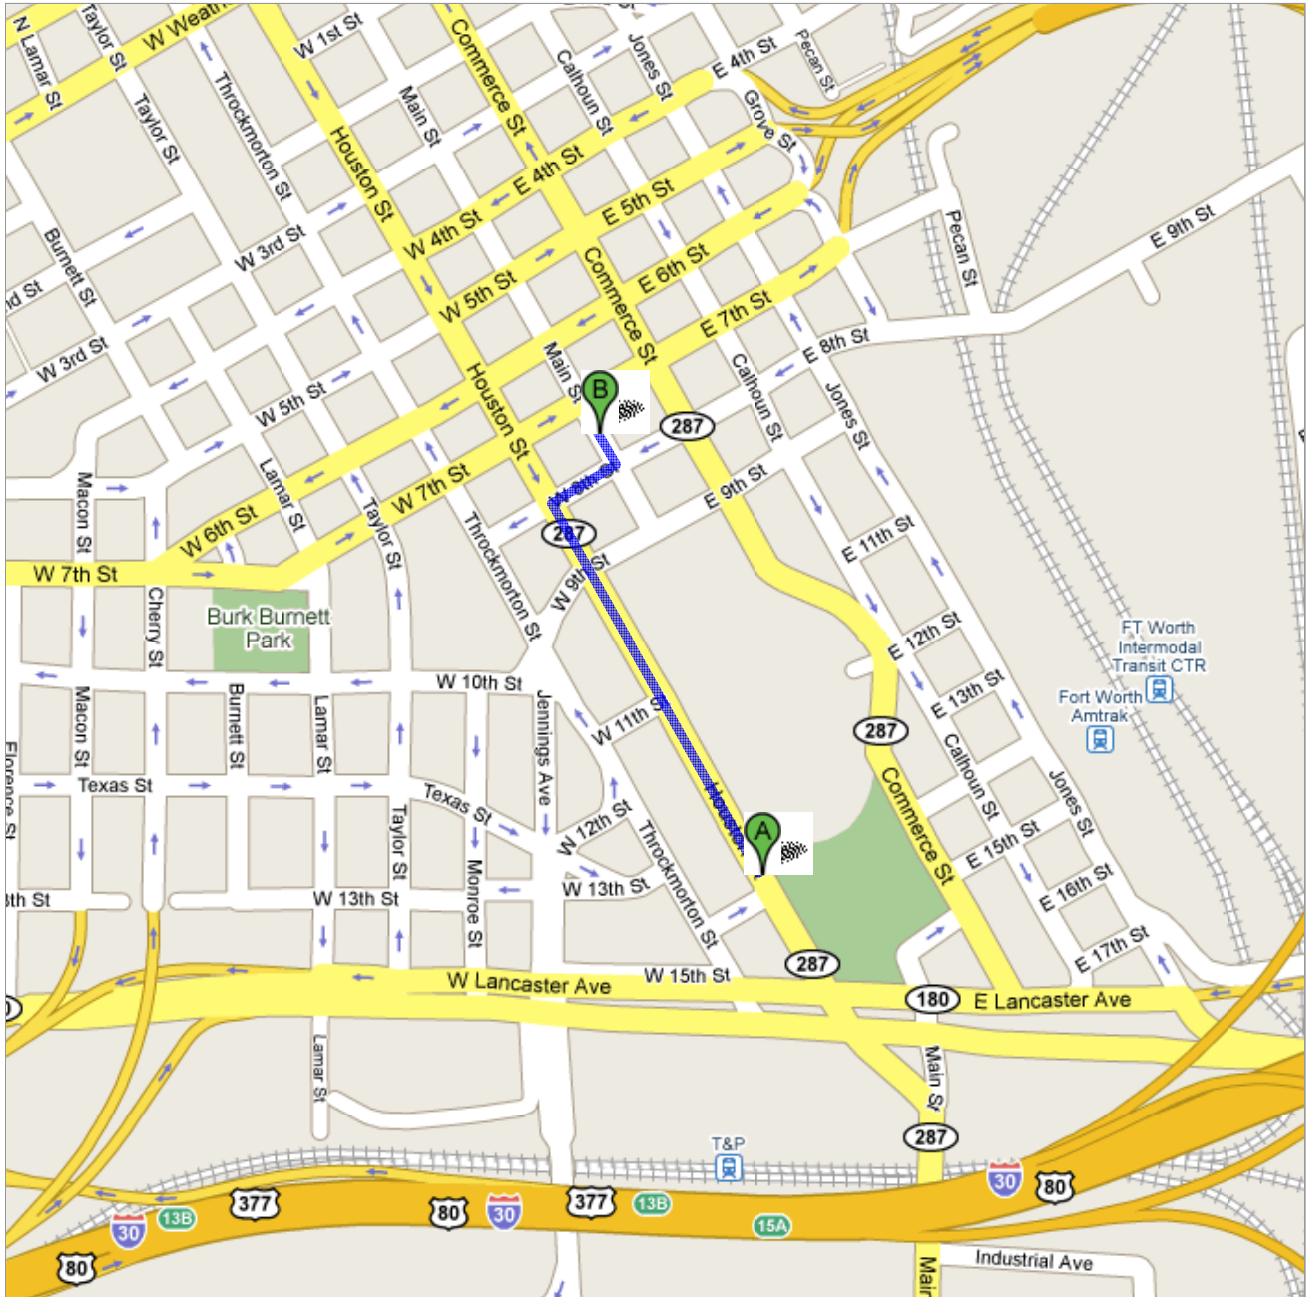

Directions to 815 Main St, Fort Worth, TX 76102

0.4 mi – about 7 mins

Walking Map from Point A - Omni Hotel to Point B - Hilton Hotel

 **1300 Houston St**
Fort Worth, TX 76102

- | | | |
|---|---|---------------------------|
|  | 1. Head northwest on 287/Houston St toward W 11th St
About 6 mins | go 0.3 mi
total 0.3 mi |
|  | 2. Turn right at W 8th St
About 1 min | go 272 ft
total 0.3 mi |
|  | 3. Turn left at Main St
Destination will be on the right | go 125 ft
total 0.4 mi |

 **815 Main St**
Fort Worth, TX 76102

These directions are for planning purposes only. You may find that construction projects, traffic, weather, or other events may cause conditions to differ from the map results, and you should plan your route accordingly. You must obey all signs or notices regarding your route.

Map data ©2008 Tele Atlas